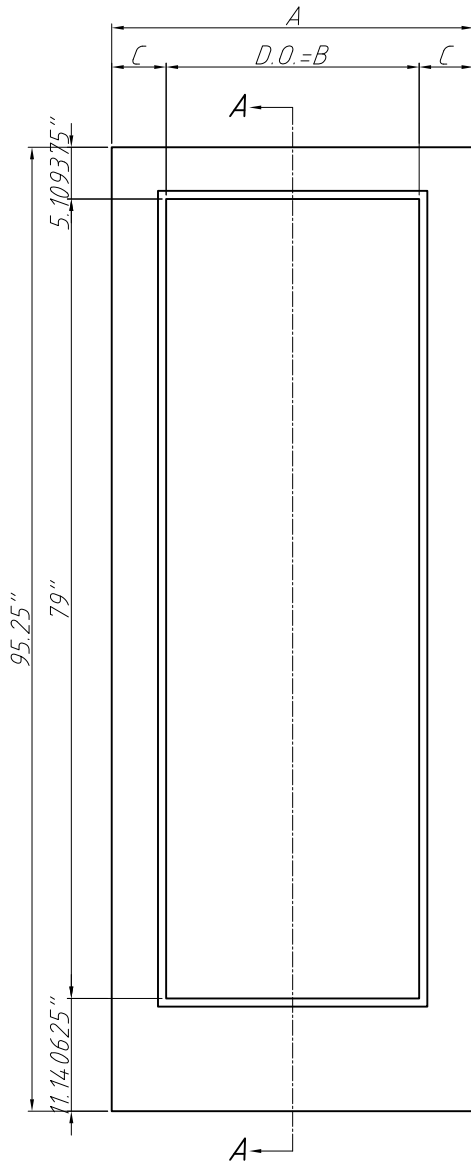

## DOOR DIMENSIONS

Lock Block Location  
Door Skin, Core and Glass Remove

Section A-A

Dimension Table			
Door Size	A	B	C
2'-0" x 6'-8"	23 3/4"	13"	5 3/8"
2'-6" x 6'-8"	29 3/4"	19"	5 3/8"
2'-8" x 6'-8"	31 3/4"	21"	5 3/8"
2'-10" x 6'-8"	33 3/4"	21"	6 3/8"
3'-0" x 6'-8"	35 3/4"	21"	7 3/8"
3'-0" x 6'-8"	35 3/4"	25"	5 3/8"

## DOOR DIMENSIONS

*Lock Block Location*  
*Door Skin, Core and Glass Remove*

*Section A-A*

Dimension Table			
Door Size	A	B	C
2'-0" x 8'-0"	23 3/4"	13"	5 3/8"
2'-6" x 8'-0"	29 3/4"	19"	5 3/8"
2'-8" x 8'-0"	31 3/4"	21"	5 3/8"
2'-10" x 8'-0"	33 3/4"	21"	6 3/8"
3'-0" x 8'-0"	35 3/4"	21"	7 3/8"
3'-0" x 8'-0"	35 3/4"	25"	5 3/8"

## DOOR DIMENSIONS

*Lock Block Location  
Door Skin, Core and Glass Remove*

*Section A-A*

Dimension Table			
Door Size	A	B	C
0'-10" x 6'-8"	9 7/8"	6.5"	1 11/16"
1'-0" x 6'-8"	11 7/8"	6.5"	2 11/16"
1'-2" x 6'-8"	13 7/8"	6.5"	3 11/16"

## DOOR DIMENSIONS

*Lock Block Location*  
*Door Skin, Core and Glass Remove*

*Section A-A*

Dimension Table			
Door Size	A	B	C
0'-10" x 8'-0"	9 7/8"	6.5"	1 11/16"
1'-0" x 8'-0"	11 7/8"	6.5"	2 11/16"
1'-2" x 8'-0"	13 7/8"	6.5"	3 11/16"