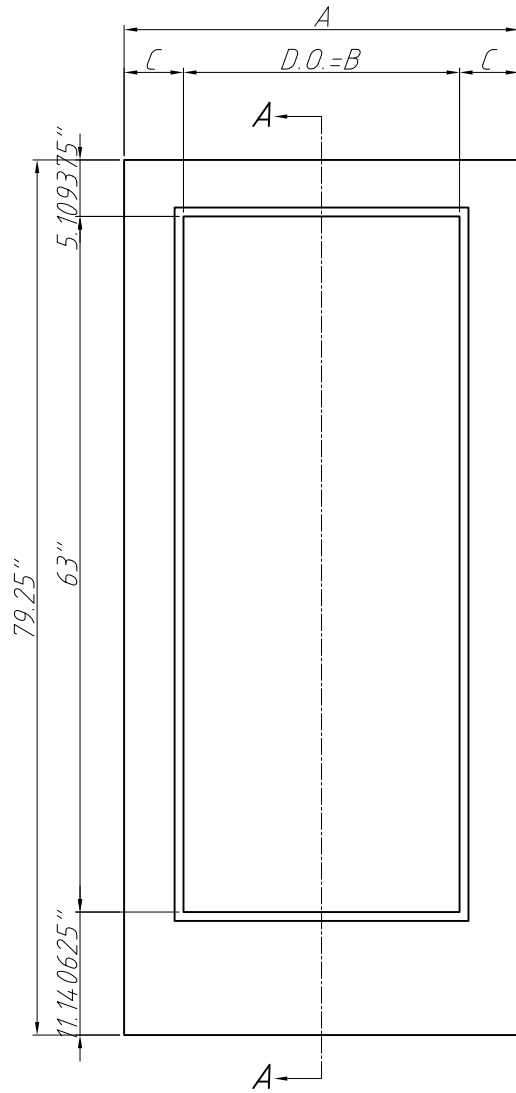

## DOOR DIMENSIONS

Lock Block Location  
Door Skin, Core and Glass Remove

Section A-A

Dimension Table			
Door Size	A	B	C
2'-0" x 6'-8"	23 3/4"	13"	5 3/8"
2'-6" x 6'-8"	29 3/4"	19"	5 3/8"
2'-8" x 6'-8"	31 3/4"	21"	5 3/8"
2'-10" x 6'-8"	33 3/4"	21"	6 3/8"
3'-0" x 6'-8"	35 3/4"	21"	7 3/8"
3'-0" x 6'-8"	35 3/4"	25"	5 3/8"

## DOOR DIMENSIONS

*Lock Block Location*  
*Door Skin, Core and Glass Remove*

*Section A-A*

Dimension Table			
Door Size	A	B	C
2'-0" x 8'-0"	23 3/4"	13"	5 3/8"
2'-6" x 8'-0"	29 3/4"	19"	5 3/8"
2'-8" x 8'-0"	31 3/4"	21"	5 3/8"
2'-10" x 8'-0"	33 3/4"	21"	6 3/8"
3'-0" x 8'-0"	35 3/4"	21"	7 3/8"
3'-0" x 8'-0"	35 3/4"	25"	5 3/8"

## DOOR DIMENSIONS

*Lock Block Location  
Door Skin, Core and Glass Remove*

*Section A-A*

Dimension Table			
Door Size	A	B	C
0'-10" x 6'-8"	9 7/8"	6.5"	1 11/16"
1'-0" x 6'-8"	11 7/8"	6.5"	2 11/16"
1'-2" x 6'-8"	13 7/8"	6.5"	3 11/16"

## DOOR DIMENSIONS

*Lock Block Location*  
*Door Skin, Core and Glass Remove*

*Section A-A*

Dimension Table			
Door Size	A	B	C
0'-10" x 8'-0"	9 7/8"	6.5"	1 11/16"
1'-0" x 8'-0"	11 7/8"	6.5"	2 11/16"
1'-2" x 8'-0"	13 7/8"	6.5"	3 11/16"