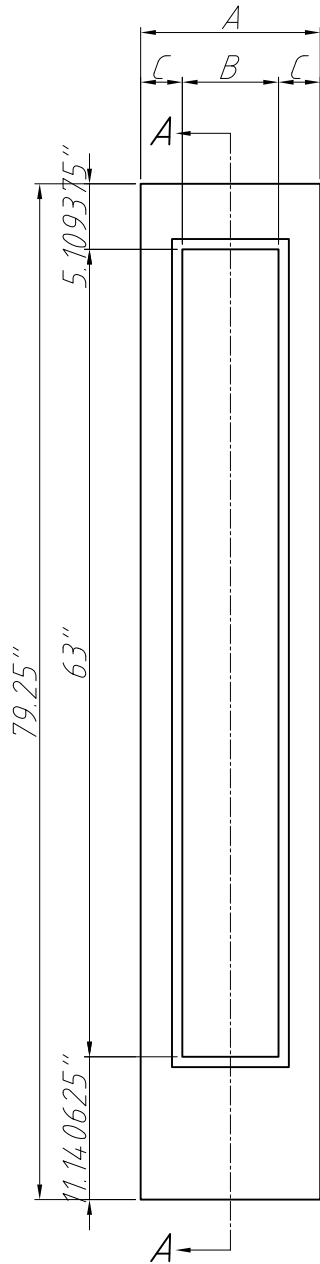

## DOOR DIMENSIONS

Lock Block Location  
Door Skin, Core and Glass Remove

Section A-A

Dimension Table			
Door Size	A	B	C
2'-0" x 6'-8"	23 3/4"	13"	5 3/8"
2'-6" x 6'-8"	29 3/4"	19"	5 3/8"
2'-8" x 6'-8"	31 3/4"	21"	5 3/8"
2'-10" x 6'-8"	33 3/4"	21"	6 3/8"
3'-0" x 6'-8"	35 3/4"	21"	7 3/8"
3'-0" x 6'-8"	35 3/4"	25"	5 3/8"

## DOOR DIMENSIONS

*Lock Block Location*  
*Door Skin, Core and Glass Remove*

*Section A-A*

Dimension Table			
Door Size	A	B	C
2'-0" x 8'-0"	23 3/4"	13"	5 3/8"
2'-6" x 8'-0"	29 3/4"	19"	5 3/8"
2'-8" x 8'-0"	31 3/4"	21"	5 3/8"
2'-10" x 8'-0"	33 3/4"	21"	6 3/8"
3'-0" x 8'-0"	35 3/4"	21"	7 3/8"
3'-0" x 8'-0"	35 3/4"	25"	5 3/8"

## DOOR DIMENSIONS

*Lock Block Location  
Door Skin, Core and Glass Remove*

*Section A-A*

Dimension Table			
Door Size	A	B	C
0'-10" x 6'-8"	9 7/8"	6.5"	1 11/16"
1'-0" x 6'-8"	11 7/8"	6.5"	2 11/16"
1'-2" x 6'-8"	13 7/8"	6.5"	3 11/16"

## DOOR DIMENSIONS

*Lock Block Location*  
*Door Skin, Core and Glass Remove*

*Section A-A*

Dimension Table			
Door Size	A	B	C
0'-10" x 8'-0"	9 7/8"	6.5"	1 11/16"
1'-0" x 8'-0"	11 7/8"	6.5"	2 11/16"
1'-2" x 8'-0"	13 7/8"	6.5"	3 11/16"